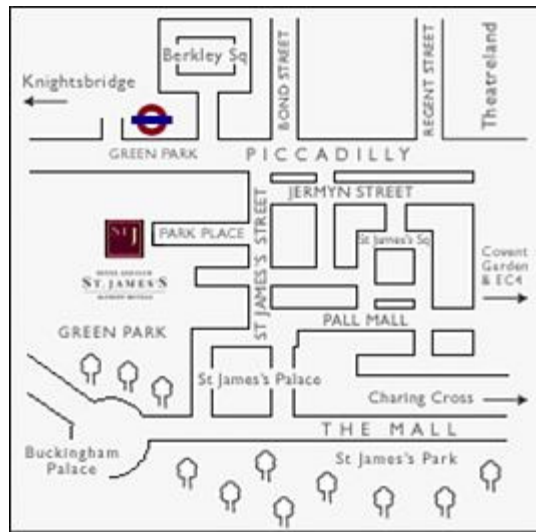

How to find us

St. James's Hotel and Club is just a two minute walk from **Green Park tube station** with easy connections to **Victoria, Waterloo, Canary Wharf** and other main **London railway stations**.

From Heathrow Airport

- 15 minutes by **Heathrow Express train** to **Paddington Station**, then 15 minutes with London Underground to Green Park Station
- Approx. 40 minutes by taxi to the hotel
- 50 minutes by London Underground (**Piccadilly Line directly from Heathrow to Green Park Station**)

From London City Airport

- Just 10 miles from **Central London** and accessible via the **Jubilee line** and **Docklands Light Railway**
- Approx. 45 minutes by taxi to the hotel

By train / underground

- The closest tube station is **Green Park** (2 minute walk)
- The closest railway station is **Victoria** (15 minute walk or one stop on Victoria Line)
- Waterloo station: two stops on the **Jubilee Line**
- Kings Cross/St Pancras and Euston stations: three stops on the **Victoria Line**

On foot from Green Park tube station

Turn left at the exit barrier of **Green Park tube station** and go up the left hand set of stairs. Walk along Piccadilly and turn right into **Arlington Street** after passing **The Ritz**. Continue to the end of the street where a staircase is discreetly located. Go down the staircase, and you will find the **St. James's Hotel and Club** on the opposite side of the street on your right.